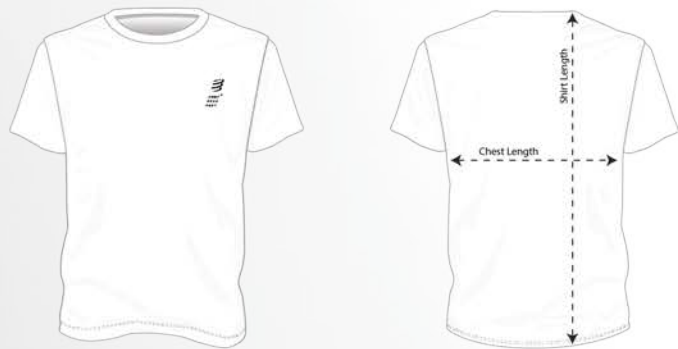

UNISEX SHORT SLEEVE TEE

SIZE SPECIFICATION: INCHES

*DESCRIPTION	3XS	2XS	XS	S	M	L	XL	2XL	3XL
CHEST	15.5	16.5	17.5	18.5	19.5	20.5	21.5	22.5	23.5
LENGTH	22.5	23.5	24.5	25.5	26.5	27.5	28.5	29.5	30.5

* Tolerance +/- 0.5inch

KIDS SHORT SLEEVE TEE

SIZE SPECIFICATION: INCHES

*DESCRIPTION	S	M	L
CHEST	15	16	17
LENGTH	22	23	24

* Tolerance +/- 0.5inch

UNISEX ULTRALIGHT RUNNING JACKET

SIZE SPECIFICATION: INCHES

*DESCRIPTION	3XS	2XS	XS	S	M	L	XL	2XL	3XL
CHEST	16.5	17.5	18.5	19.5	20.5	21.5	22.5	23.5	24.5
LENGTH	23.5	24.5	25.5	26.5	27.5	28.5	29.5	30.5	31.5
SLEEVE LENGTH	24.5	24.5	24.75	24.75	25	25	25.25	25.25	25.5