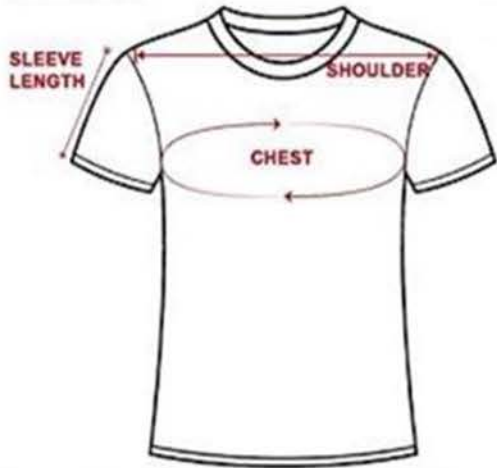

Size Chart for Kids Tee Shirt - Inch (cm)

Position	XXS	XS	S	M	L	XL	2XL
CHEST (Circumference)	24 (61)	26 (66)	28 (71)	30 (76)	32 (81)	34 (86)	36 (91)
SHOULDER (edge to edge)	12 (30)	12.5 (32)	13 (33)	13.5 (34)	14 (36)	14.5 (37)	15 (38)
SLEEVE LENGTH	4 (10)	4.5 (11)	5 (13)	5.5 (14)	6 (15)	6.5 (17)	7 (18)
BODY LENGTH (High point shoulder to bottom)	17 (43)	18 (46)	19 (48)	20 (51)	21 (53)	22 (56)	23 (58)

Size Chart for Adult Tee Shirt - Inch (cm)

Position	XS	S	M	L	XL	2XL	3XL	4XL	5XL
CHEST (width)	18 (46)	19 (48)	20 (51)	21 (53)	22 (56)	23 (58)	24 (61)	25 (64)	26 (66)
SHOULDER (edge to edge)	16 (41)	17 (43)	18 (46)	19 (48)	20 (51)	21 (53)	23 (58)	24 (61)	25 (64)
SLEEVE LENGTH	8.5 (22)	9 (23)	9.5 (24)	10 (25)	11 (27)	11 (28)	12 (29)	12 (30)	13 (32)
SLEEVE WIDTH	6 (15)	6.5 (17)	7 (18)	7.5 (19)	8 (20)	8.5 (22)	9 (23)	9.5 (24)	10 (25)
BODY LENGTH (High point shoulder to bottom)	26 (66)	27 (69)	28 (71)	29 (74)	30 (76)	31 (79)	32 (81)	33 (84)	34 (86)