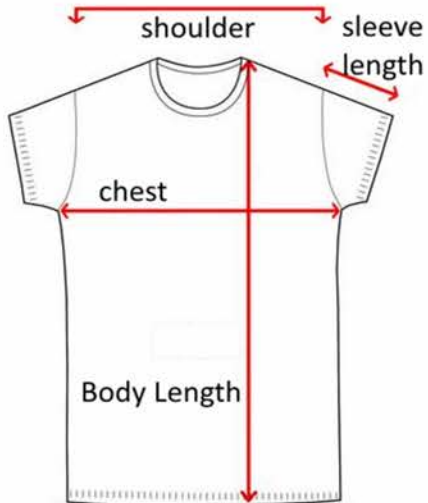

Size Chart for Kids Tee Shirt - Inch (cm)

Position	XXS	XS	S	M	L	XL	2XL
CHEST (Circumference)	24 (61)	26 (66)	28 (71)	30 (76)	32 (81)	34 (86)	36 (91)
SHOULDER (edge to edge)	12 (30)	12.5 (32)	13 (33)	13.5 (34)	14 (36)	14.5 (37)	15 (38)
SLEEVE LENGTH	4 (10)	4.5 (11)	5 (13)	5.5 (14)	6 (15)	6.5 (17)	7 (18)
BODY LENGTH (High point shoulder to bottom)	17 (43)	18 (46)	19 (48)	20 (51)	21 (53)	22 (56)	23 (58)

Size Chart for Adult Tee Shirt - Inch (cm)

Position	XS	S	M	L	XL	2XL	3XL	4XL	5XL
CHEST (width)	18 (46)	19 (48)	20 (51)	21 (53)	22 (56)	23 (58)	24 (61)	25 (64)	26 (66)
SHOULDER (edge to edge)	16 (41)	17 (43)	18 (46)	19 (48)	20 (51)	21 (53)	23 (58)	24 (61)	25 (64)
SLEEVE LENGTH	8.5 (22)	9 (23)	9.5 (24)	10 (25)	11 (27)	11 (28)	12 (29)	12 (30)	13 (32)
SLEEVE WIDTH	6 (15)	6.5 (17)	7 (18)	7.5 (19)	8 (20)	8.5 (22)	9 (23)	9.5 (24)	10 (25)
BODY LENGTH (High point shoulder to bottom)	26 (66)	27 (69)	28 (71)	29 (74)	30 (76)	31 (79)	32 (81)	33 (84)	34 (86)